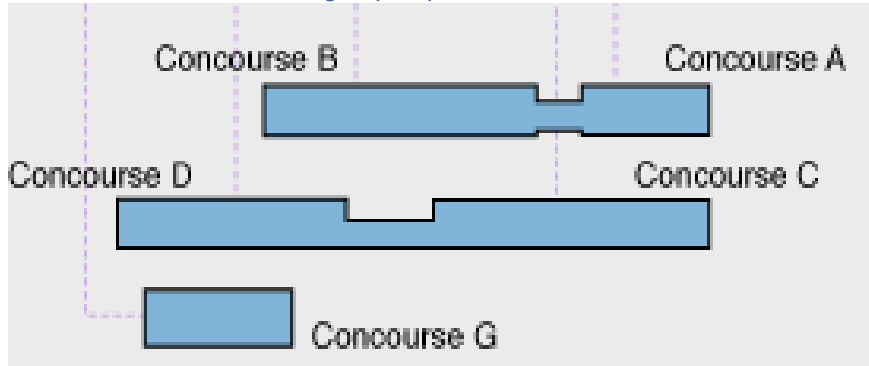

Washington (KIAD) Hub Quick Reference

Gate Assignments		Common Runway Config	
Concourse A	Others	Calm/Southerly Wind	12, 19L, 19R
Concourse B	Others	Northerly Wind	1L, 1R, 30
	Star Alliance	STAR/Arrival Crossings	
Concourse C/D	Continental	FALCO	10000
	Continental Express	MULRR	10000 (8000)
	United	DOCCS	11000
Concourse G	United Express	ILS Frequencies	
		1R 110.1 (011)	19L 110.1 (191)
		1L 110.75 (011)	12 109.3 (121)
		19C 111.3 (191)	19R 110.75 (191)
		1C 111.3 (011)	