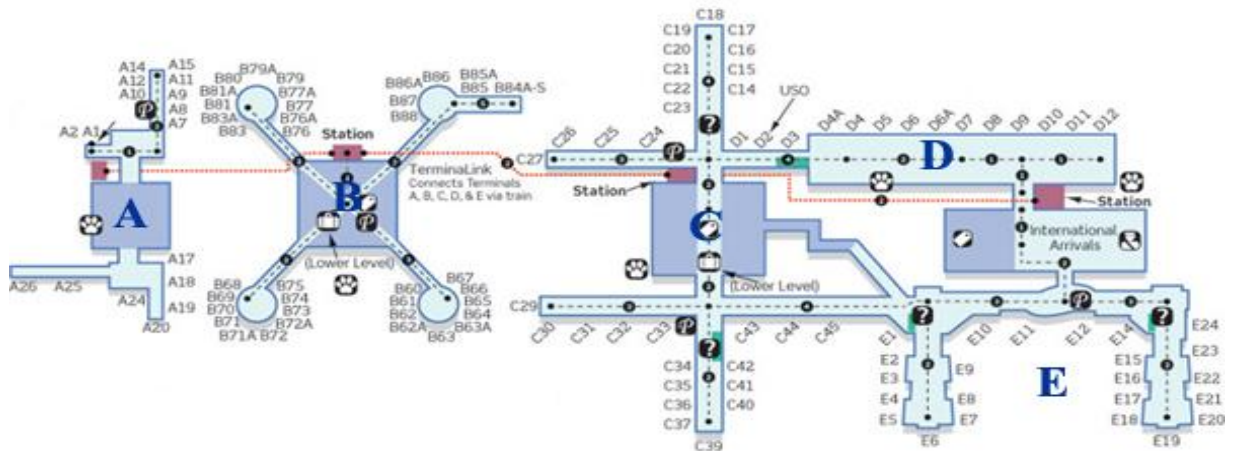

## Houston (KIAH) Hub Quick Reference

Gate Assignments		STAR/Arrival Crossings	
Terminal A	Continental Connection Others (Domestic)	AGGEE	12000
Terminal B	Continental Express United Express	COMBS	13000
Terminal C	Continental United	DYNMO	11000
Terminal D	Others (International)	HAMMU	12000 (Land West) 10000 (Land East)
Terminal E	Continental	KABOY	11000
		RIICE	12000 (Land West) 10000 (Land East)
		ROKIT	11000
		STROS	12000
		TXMEX	14000
		WOLDE	13000
ILS Frequencies			
8L	111.55 (087)	26L	109.7 (267)
8R	109.7 (087)	26R	111.55 (267)
9	110.9 (087)	27	110.9 (267)
15R	111.15 (147)	33R	111.9 (327)
Common Runway Config		Departures	15L, 15R
		Arrivals (Wind 001-180)	8L, 8R, 9
		Arrivals (Wind 181-360)	26L, 26R, 27