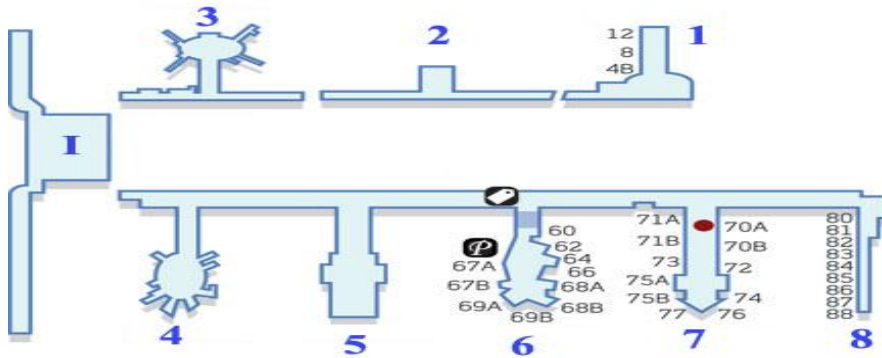

Virtual UNITED

Los Angeles (KLAX) Hub Quick Reference

Gate Assignments		STAR/Arrival Crossings	
Terminal 1	Others (Domestic)	BASET	10000
	Star Alliance (Domestic)	BENET	11000
Terminal 2	Others (Domestic)	BAYER	10000
	Star Alliance (International)	BOGET	8000
Terminal 3	Others (Domestic)	CIVET	14000
		CYNDE	12000
Terminal I	Others (International)	GOATZ	12000
	Star Alliance (International)	MADOW	7000
Terminal 4	Others (Domestic)	MERMA	14000
		PAULA	11000
Terminal 5	Others (Domestic)	RIIVR	12000
		SEAVU	12000
Terminal 6	Continental	SYMON	12000
	Others (Domestic)	VTU	11000
Terminal 7	United	WYVIL	16000
	United Express		
Terminal 8	United		
	United Express		
Common Runway Config			
		Calm/Westerly Wind	Dep. 24L/25R, Arr. 24R/25L
		Easterly Wind	Dep. 6R/7L, Arr. 6L/7R
		Noise Abatement	Dep. 25R, Arr. 6R
ILS Frequencies			
6L	108.5 (069)	24L	111.7 (250)
6R	111.7 (069)	24R	108.5 (249)
7L	111.1 (069)	25L	109.9 (249)
7R	109.9 (069)	25R	111.1 (250)