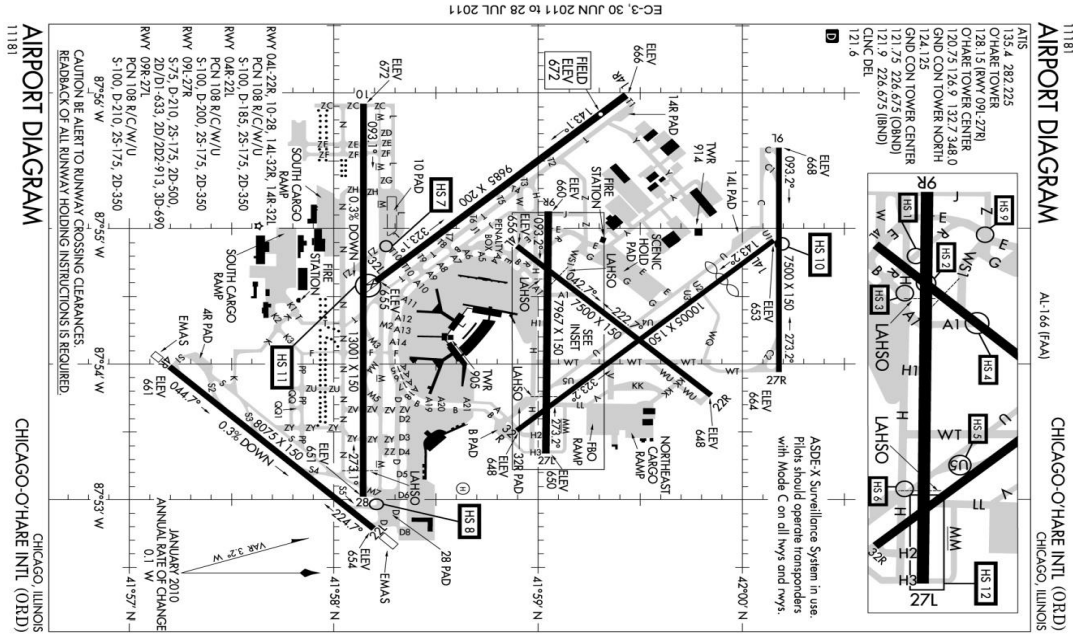

Gate Assignments		STAR/Arrival Crossings	
Terminal 1	Star Alliance (International)	BENKY	11000
	United (International)	TEDDY	10000
	United Express	GARTT	13000
Terminal 2	Continental	STYLE	12000
	Continental Express	WYNDE	10000
	Others	LOOTH	11000
	Star Alliance (Domestic)	HULLS	12000
	United		
Terminal 3	United Express		
	Others		
Terminal 5	Others		
	United (International)		
Common Runway Config			
Calm/Westerly Wind		A: 22R, 27R, 27L, 28 D	D: 27L, 28
Easterly Wind		A: 4R, 9R, 10 D	D: 9R, 10
		ILS Frequencies	
4R	110.1 (045)	22R	111.3 (223)
9L	111.75 (093)	27L	110.5 (273)
9R	110.5 (093)	27R	111.75 (273)
10	111.1 (093)	28	111.1 (273)
14L	110.9 (143)	32R	110.75 (323)
22L	110.1 (225)		

EC-3, 30 JUN 2011 to 28 JUL 2011