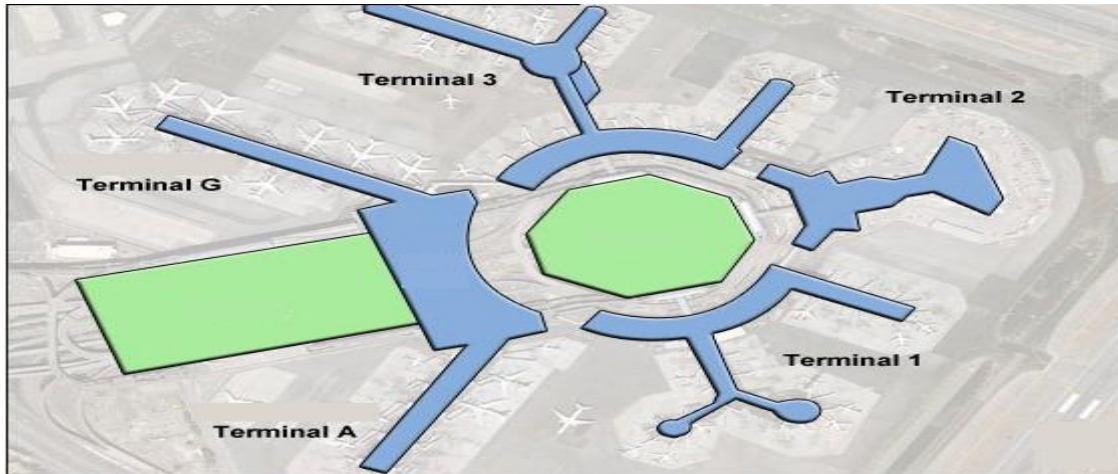

Virtual UNITED

San Francisco (KSFO) Hub Quick Reference

Gate Assignments		Common Runway Config	
Terminal A/G	Others (International)	Calm Wind	A: 28L, 28R D: 1L, 1R
	Star Alliance (International)	Westerly Wind	A/D: 28L, 28R
	United (International)	Easterly Wind	A: 19L, 19R D: 10L, 10R
Terminal 1	Others (Domestic)	STAR/Arrival Crossings	
	Star Alliance (Domestic)	SKUNK	12000
Terminal 2	Others (Domestic)	BOLDR	10000
Terminal 3	Continental	LOZIT	11000
	Star Alliance (International)	EUGEN	11000
	United	LOCKE	10000
	United Express	CEDES	11000
ILS Frequencies		PYE	9000
19L	108.9 (191)	28L	109.55 (281)
28R	111.7 (283)	BONNS	11000